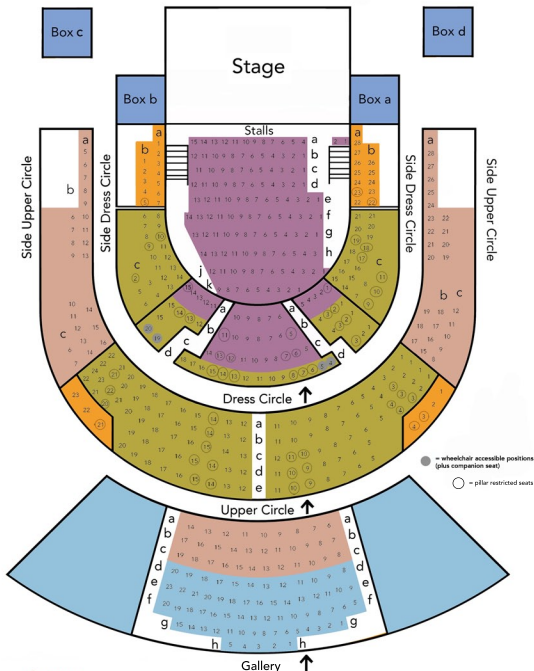

Swallows and Amazons: School Prices

SWALLOWS
and
AMAZONS

Gold Performances

Red Performances

Blue Performances

Area A	Area B	Area C	Area D	Area E
£21	£15	£11	£12	£5
£17	£11	£7	£8	£5
£16	£11	£6	£7	£5

Areas A- C include special early school bookers rate of £2 off each ticket